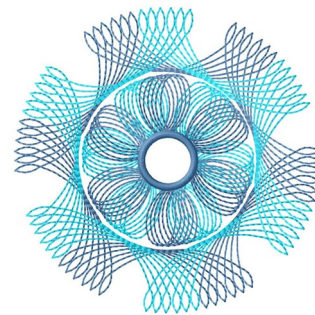

Name: Retro Spirograph Machine Embroidery Design

SKU: GSD01-SPIR24

Brand: Grand Slam Designs

Unique Colors: 13 (2 color Stops)

Unique Colors

	Color Name (Color Code)	Manufacturer - Type
	Super White (1001) [No Color Selected]	madeira - rayon
	Dusty Lilac (1263) [No Color Selected]	madeira - rayon
	Crocus (286)	Exquisite - Polyester 1000m

Complete Color Sequence

#		Color Name (Color Code)	Manufacturer - Type
1		Super White (1001) [No Color Selected]	madeira - rayon
2		Super White (1001) [No Color Selected]	madeira - rayon
3		Crocus (286)	Exquisite - Polyester 1000m