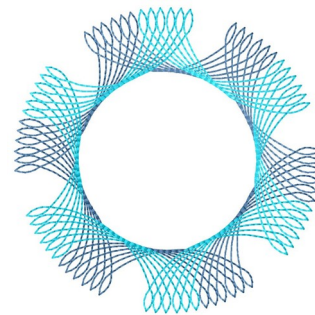

Name: Retro Spirograph Machine Embroidery Design

SKU: GSD01-SPIR22

Brand: Grand Slam Designs

Unique Colors: 13 (2 color Stops)

Unique Colors

	Color Name (Color Code)	Manufacturer - Type
	Super White (1001) [No Color Selected]	madeira - rayon
	Dusty Lilac (1263) [No Color Selected]	madeira - rayon
	Crocus (286)	Exquisite - Polyester 1000m

Complete Color Sequence

#		Color Name (Color Code)	Manufacturer - Type
1		Super White (1001) [No Color Selected]	madeira - rayon
2		Super White (1001) [No Color Selected]	madeira - rayon
3		Crocus (286)	Exquisite - Polyester 1000m