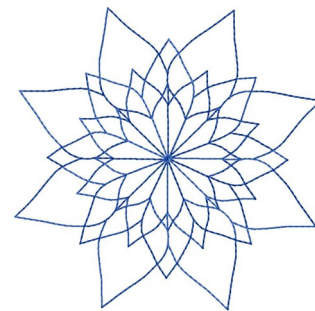

Name: Floral Spirograph Machine Embroidery Design

SKU: GSD01-SPIR18

Brand: Grand Slam Designs

Unique Colors: 13 (1 color Stops)

Unique Colors

	Color Name (Color Code)	Manufacturer - Type
	Super White (1001) [No Color Selected]	madeira - rayon
	Dusty Lilac (1263) [No Color Selected]	madeira - rayon
	Crocus (286)	Exquisite - Polyester 1000m

Complete Color Sequence

#		Color Name (Color Code)	Manufacturer - Type
1		Super White (1001) [No Color Selected]	madeira - rayon
2		Super White (1001) [No Color Selected]	madeira - rayon
3		Crocus (286)	Exquisite - Polyester 1000m