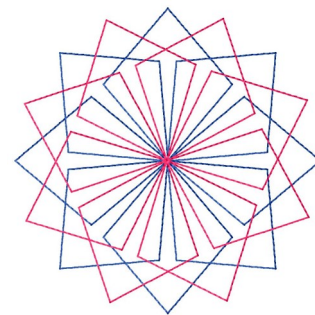

Name: Retro Spirograph Machine Embroidery Design

SKU: GSD01-SPIR168

Brand: Grand Slam Designs

Unique Colors: 13 (2 color Stops)

Unique Colors

	Color Name (Color Code)	Manufacturer - Type
	Super White (1001) [No Color Selected]	madeira - rayon
	Dusty Lilac (1263) [No Color Selected]	madeira - rayon
	Crocus (286)	Exquisite - Polyester 1000m

Complete Color Sequence

#		Color Name (Color Code)	Manufacturer - Type
1		Super White (1001) [No Color Selected]	madeira - rayon
2		Super White (1001) [No Color Selected]	madeira - rayon
3		Crocus (286)	Exquisite - Polyester 1000m