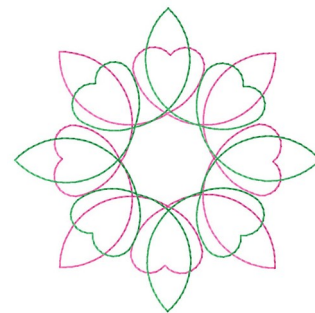

Name: Floral Spirograph Machine Embroidery Design

SKU: GSD01-SPIR164

Brand: Grand Slam Designs

Unique Colors: 13 (2 color Stops)

Unique Colors

	Color Name (Color Code)	Manufacturer - Type
	Super White (1001) [No Color Selected]	madeira - rayon
	Dusty Lilac (1263) [No Color Selected]	madeira - rayon
	Crocus (286)	Exquisite - Polyester 1000m

Complete Color Sequence

#		Color Name (Color Code)	Manufacturer - Type
1		Super White (1001) [No Color Selected]	madeira - rayon
2		Super White (1001) [No Color Selected]	madeira - rayon
3		Crocus (286)	Exquisite - Polyester 1000m