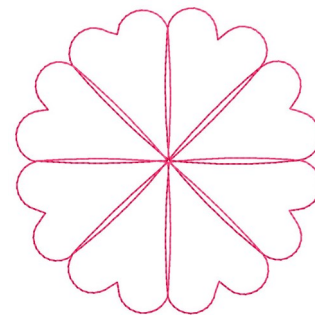

Name: Floral Spirograph Machine Embroidery Design

SKU: GSD01-SPIR162

Brand: Grand Slam Designs

Unique Colors: 13 (1 color Stops)

Unique Colors

	Color Name (Color Code)	Manufacturer - Type
	Super White (1001) [No Color Selected]	madeira - rayon
	Dusty Lilac (1263) [No Color Selected]	madeira - rayon
	Crocus (286)	Exquisite - Polyester 1000m

Complete Color Sequence

#		Color Name (Color Code)	Manufacturer - Type
1		Super White (1001) [No Color Selected]	madeira - rayon
2		Super White (1001) [No Color Selected]	madeira - rayon
3		Crocus (286)	Exquisite - Polyester 1000m