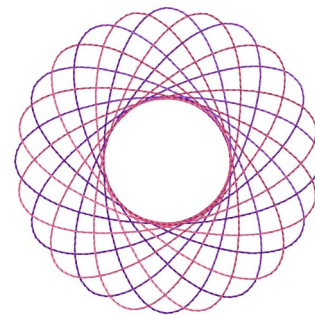

Name: Floral Spirograph

SKU: GSD01-SPIR140

Brand: Grand Slam Designs

Unique Colors: 13 (2 color Stops)

Unique Colors

	Color Name (Color Code)	Manufacturer - Type
	Super White (1001) [No Color Selected]	madeira - rayon
	Dusty Lilac (1263) [No Color Selected]	madeira - rayon
	Crocus (286)	Exquisite - Polyester 1000m

Complete Color Sequence

#		Color Name (Color Code)	Manufacturer - Type
1		Super White (1001) [No Color Selected]	madeira - rayon
2		Super White (1001) [No Color Selected]	madeira - rayon
3		Crocus (286)	Exquisite - Polyester 1000m