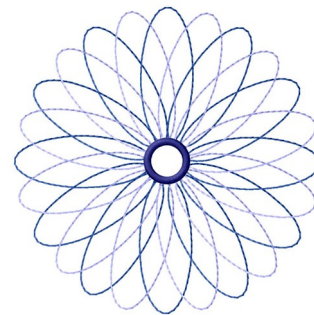

Name: Floral Spirograph

SKU: GSD01-SPIR118

Brand: Grand Slam Designs

Unique Colors: 13 (3 color Stops)

Unique Colors

	Color Name (Color Code)	Manufacturer - Type
	Super White (1001) [No Color Selected]	madeira - rayon
	Dusty Lilac (1263) [No Color Selected]	madeira - rayon
	Crocus (286)	Exquisite - Polyester 1000m

Complete Color Sequence

#		Color Name (Color Code)	Manufacturer - Type
1		Super White (1001) [No Color Selected]	madeira - rayon
2		Super White (1001) [No Color Selected]	madeira - rayon
3		Crocus (286)	Exquisite - Polyester 1000m