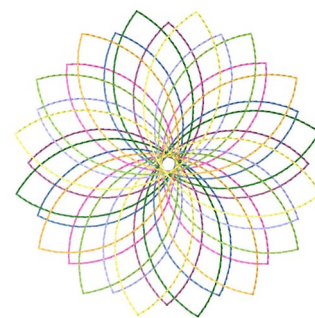

Name: Floral Spirograph Machine Embroidery Design

SKU: GSD01-SPIR114

Brand: Grand Slam Designs

Unique Colors: 13 (8 color Stops)

Unique Colors

	Color Name (Color Code)	Manufacturer - Type
	Super White (1001) [No Color Selected]	madeira - rayon
	Dusty Lilac (1263) [No Color Selected]	madeira - rayon
	Crocus (286)	Exquisite - Polyester 1000m

Complete Color Sequence

#		Color Name (Color Code)	Manufacturer - Type
1		Super White (1001) [No Color Selected]	madeira - rayon
2		Super White (1001) [No Color Selected]	madeira - rayon
3		Crocus (286)	Exquisite - Polyester 1000m