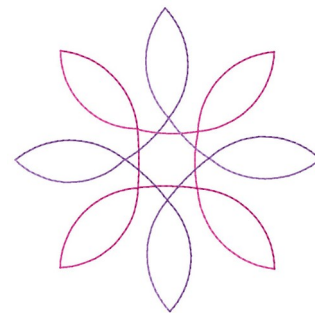

Name: Floral Spirograph Machine Embroidery Design

SKU: GSD01-SPIR106

Brand: Grand Slam Designs

Unique Colors: 13 (2 color Stops)

Unique Colors

	Color Name (Color Code)	Manufacturer - Type
	Super White (1001) [No Color Selected]	madeira - rayon
	Dusty Lilac (1263) [No Color Selected]	madeira - rayon
	Crocus (286)	Exquisite - Polyester 1000m

Complete Color Sequence

#		Color Name (Color Code)	Manufacturer - Type
1		Super White (1001) [No Color Selected]	madeira - rayon
2		Super White (1001) [No Color Selected]	madeira - rayon
3		Crocus (286)	Exquisite - Polyester 1000m