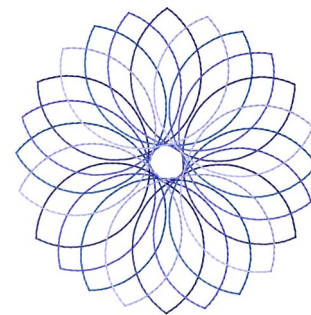

**Name:** Floral Spirograph Machine Embroidery Design

**SKU:** GSD01-SPIR100

**Brand:** Grand Slam Designs

**Unique Colors:** 13 (4 color Stops)