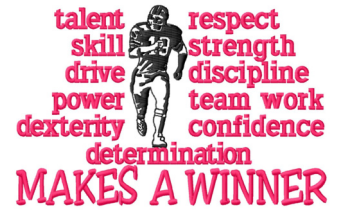

Name: Football Winner Machine Embroidery Design

SKU: GSD01-SPG993T4

Brand: Grand Slam Designs

Unique Colors: 13 (2 color Stops)

Unique Colors

	Color Name (Color Code)	Manufacturer - Type
	Super White (1001) [No Color Selected]	madeira - rayon
	Dusty Lilac (1263) [No Color Selected]	madeira - rayon
	Crocus (286)	Exquisite - Polyester 1000m