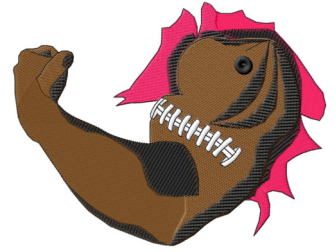

**Name:** Football Arm Machine Embroidery Design

**SKU:** GSD01-SPG989

**Brand:** Grand Slam Designs

**Unique Colors:** 13 (5 color Stops)

## Unique Colors

	<b>Color Name (Color Code)</b>	<b>Manufacturer - Type</b>
	Super White (1001) [No Color Selected]	madeira - rayon
	Dusty Lilac (1263) [No Color Selected]	madeira - rayon
	Crocus (286)	Exquisite - Polyester 1000m