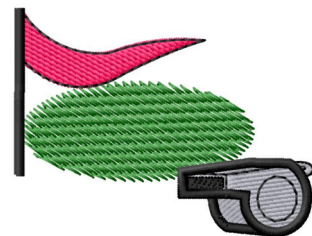

**Name:** Referee Logo Machine Embroidery Design

**SKU:** GSD01-SPG969

**Brand:** Grand Slam Designs

**Unique Colors:** 13 (5 color Stops)