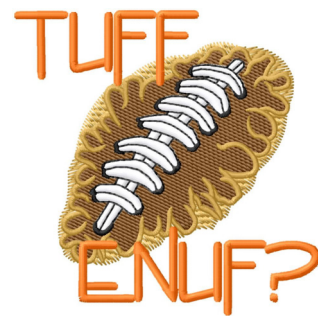

Name: Football Machine Embroidery Design

SKU: GSD01-SPG961T2

Brand: Grand Slam Designs

Unique Colors: 13 (5 color Stops)

Unique Colors

	Color Name (Color Code)	Manufacturer - Type
	Super White (1001) [No Color Selected]	madeira - rayon
	Dusty Lilac (1263) [No Color Selected]	madeira - rayon
	Crocus (286)	Exquisite - Polyester 1000m

Complete Color Sequence

#		Color Name (Color Code)	Manufacturer - Type
1		Super White (1001) [No Color Selected]	madeira - rayon
2		Super White (1001) [No Color Selected]	madeira - rayon
3		Crocus (286)	Exquisite - Polyester 1000m