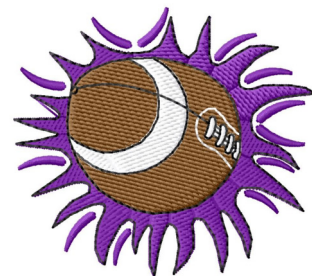

Name: Football Machine Embroidery Design

SKU: GSD01-SPG951

Brand: Grand Slam Designs

Unique Colors: 13 (4 color Stops)

Unique Colors

	Color Name (Color Code)	Manufacturer - Type
	Super White (1001) [No Color Selected]	madeira - rayon
	Dusty Lilac (1263) [No Color Selected]	madeira - rayon
	Crocus (286)	Exquisite - Polyester 1000m