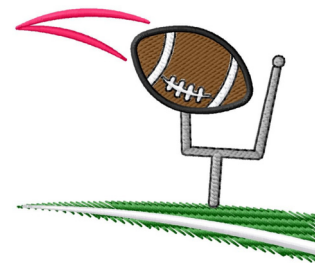

**Name:** Football Goal Machine Embroidery Design

**SKU:** GSD01-SPG938

**Brand:** Grand Slam Designs

**Unique Colors:** 13 (7 color Stops)