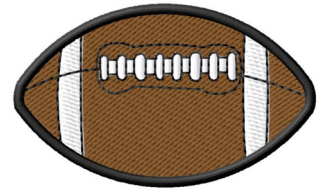

Name: Football

SKU: GSD01-SPG934

Brand: Grand Slam Designs

Unique Colors: 13 (3 color Stops)

Unique Colors

	Color Name (Color Code)	Manufacturer - Type
	Super White (1001) [No Color Selected]	madeira - rayon
	Dusty Lilac (1263) [No Color Selected]	madeira - rayon
	Crocus (286)	Exquisite - Polyester 1000m

Complete Color Sequence

#		Color Name (Color Code)	Manufacturer - Type
1		Super White (1001) [No Color Selected]	madeira - rayon
2		Super White (1001) [No Color Selected]	madeira - rayon
3		Crocus (286)	Exquisite - Polyester 1000m