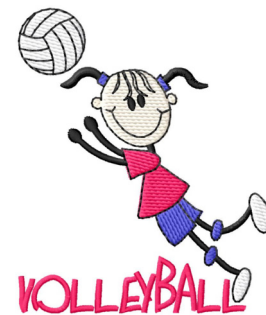

**Name:** Girl with Volleyball Machine Embroidery Design

**SKU:** GSD01-SPG896T1

**Brand:** Grand Slam Designs

**Unique Colors:** 13 (8 color Stops)