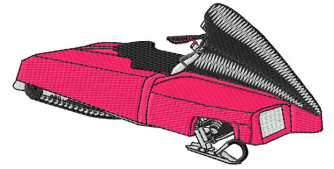

**Name:** Snowmobile

**SKU:** GSD01-SPG812

**Brand:** Grand Slam Designs

**Unique Colors:** 13 (5 color Stops)

## Unique Colors

	<b>Color Name (Color Code)</b>	<b>Manufacturer - Type</b>
	Super White (1001) [No Color Selected]	madeira - rayon
	Dusty Lilac (1263) [No Color Selected]	madeira - rayon
	Crocus (286)	Exquisite - Polyester 1000m