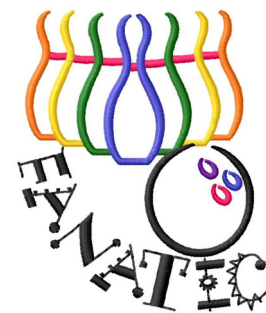

**Name:** Bowling Fanatic Machine Embroidery Design

**SKU:** GSD01-SPG739T1

**Brand:** Grand Slam Designs

**Unique Colors:** 13 (10 color Stops)