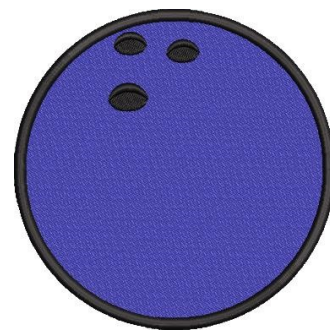

Name: Bowling Ball Machine Embroidery Design

SKU: GSD01-SPG1994

Brand: Grand Slam Designs

Unique Colors: 13 (2 color Stops)

Unique Colors

	Color Name (Color Code)	Manufacturer - Type
	Super White (1001) [No Color Selected]	madeira - rayon
	Dusty Lilac (1263) [No Color Selected]	madeira - rayon
	Crocus (286)	Exquisite - Polyester 1000m

Complete Color Sequence

#		Color Name (Color Code)	Manufacturer - Type
1		Super White (1001) [No Color Selected]	madeira - rayon
2		Super White (1001) [No Color Selected]	madeira - rayon
3		Crocus (286)	Exquisite - Polyester 1000m