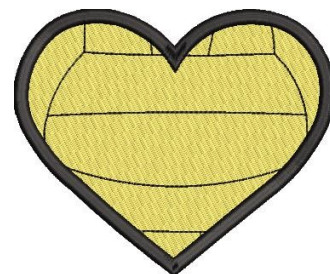

Name: Volleyball Heart Machine Embroidery Design

SKU: GSD01-SPG1982

Brand: Grand Slam Designs

Unique Colors: 13 (2 color Stops)

Unique Colors

	Color Name (Color Code)	Manufacturer - Type
	Super White (1001) [No Color Selected]	madeira - rayon
	Dusty Lilac (1263) [No Color Selected]	madeira - rayon
	Crocus (286)	Exquisite - Polyester 1000m

Complete Color Sequence

#		Color Name (Color Code)	Manufacturer - Type
1		Super White (1001) [No Color Selected]	madeira - rayon
2		Super White (1001) [No Color Selected]	madeira - rayon
3		Crocus (286)	Exquisite - Polyester 1000m