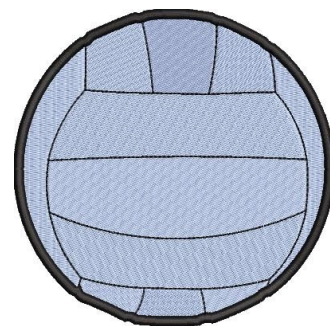

**Name:** Volleyball Machine Embroidery Design

**SKU:** GSD01-SPG1964

**Brand:** Grand Slam Designs

**Unique Colors:** 13 (2 color Stops)

## Unique Colors

	Color Name (Color Code)	Manufacturer - Type
	Super White (1001) [No Color Selected]	madeira - rayon
	Dusty Lilac (1263) [No Color Selected]	madeira - rayon
	Crocus (286)	Exquisite - Polyester 1000m

# Complete Color Sequence

#		Color Name (Color Code)	Manufacturer - Type
1		Super White (1001) [No Color Selected]	madeira - rayon
2		Super White (1001) [No Color Selected]	madeira - rayon
3		Crocus (286)	Exquisite - Polyester 1000m