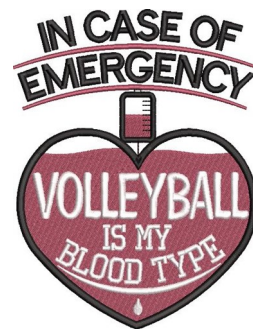

**Name:** Volleyball Emergency Machine  
Embroidery Design

**SKU:** GSD01-SPG1962

**Brand:** Grand Slam Designs

**Unique Colors:** 13 (4 color Stops)