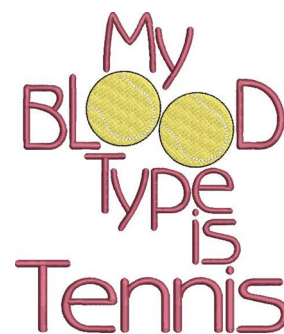

**Name:** Tennis Blood Type

**SKU:** GSD01-SPG1948

**Brand:** Grand Slam Designs

**Unique Colors:** 13 (4 color Stops)

## Unique Colors

	<b>Color Name (Color Code)</b>	<b>Manufacturer - Type</b>
	Super White (1001) [No Color Selected]	madeira - rayon
	Dusty Lilac (1263) [No Color Selected]	madeira - rayon
	Crocus (286)	Exquisite - Polyester 1000m