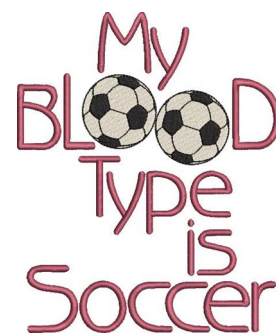

**Name:** Soccer Blood Type Machine Embroidery Design

**SKU:** GSD01-SPG1916

**Brand:** Grand Slam Designs

**Unique Colors:** 13 (3 color Stops)