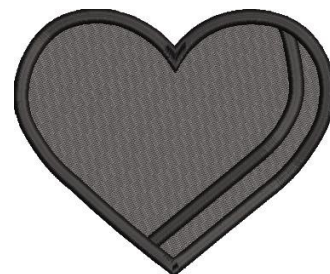

Name: Hockey Puck Heart

SKU: GSD01-SPG1894

Brand: Grand Slam Designs

Unique Colors: 13 (2 color Stops)

Unique Colors

	Color Name (Color Code)	Manufacturer - Type
	Super White (1001) [No Color Selected]	madeira - rayon
	Dusty Lilac (1263) [No Color Selected]	madeira - rayon
	Crocus (286)	Exquisite - Polyester 1000m

Complete Color Sequence

#		Color Name (Color Code)	Manufacturer - Type
1		Super White (1001) [No Color Selected]	madeira - rayon
2		Super White (1001) [No Color Selected]	madeira - rayon
3		Crocus (286)	Exquisite - Polyester 1000m