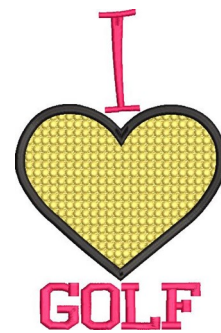

Name: I Love Golf Machine Embroidery Design

SKU: GSD01-SPG1866T1

Brand: Grand Slam Designs

Unique Colors: 13 (3 color Stops)

Unique Colors

	Color Name (Color Code)	Manufacturer - Type
	Super White (1001) [No Color Selected]	madeira - rayon
	Dusty Lilac (1263) [No Color Selected]	madeira - rayon
	Crocus (286)	Exquisite - Polyester 1000m