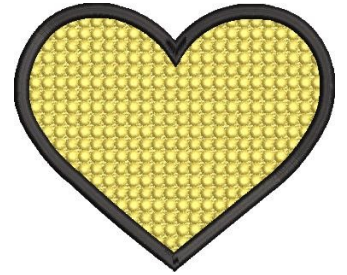

Name: Golf Heart

SKU: GSD01-SPG1866

Brand: Grand Slam Designs

Unique Colors: 13 (2 color Stops)

Unique Colors

	Color Name (Color Code)	Manufacturer - Type
	Super White (1001) [No Color Selected]	madeira - rayon
	Dusty Lilac (1263) [No Color Selected]	madeira - rayon
	Crocus (286)	Exquisite - Polyester 1000m

Complete Color Sequence

#		Color Name (Color Code)	Manufacturer - Type
1		Super White (1001) [No Color Selected]	madeira - rayon
2		Super White (1001) [No Color Selected]	madeira - rayon
3		Crocus (286)	Exquisite - Polyester 1000m