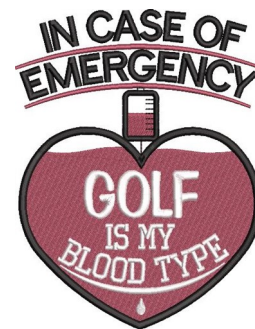

Name: Golf Emergency Machine Embroidery Design

SKU: GSD01-SPG1850

Brand: Grand Slam Designs

Unique Colors: 13 (4 color Stops)

Unique Colors

	Color Name (Color Code)	Manufacturer - Type
	Super White (1001) [No Color Selected]	madeira - rayon
	Dusty Lilac (1263) [No Color Selected]	madeira - rayon
	Crocus (286)	Exquisite - Polyester 1000m