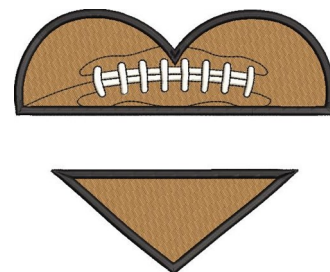

**Name:** Football Heart Name Drop Machine  
Embroidery Design

**SKU:** GSD01-SPG1838

**Brand:** Grand Slam Designs

**Unique Colors:** 13 (3 color Stops)