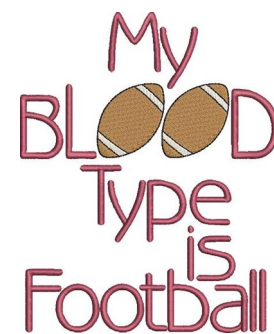

**Name:** Football Blood Type Machine Embroidery Design

**SKU:** GSD01-SPG1832

**Brand:** Grand Slam Designs

**Unique Colors:** 13 (4 color Stops)