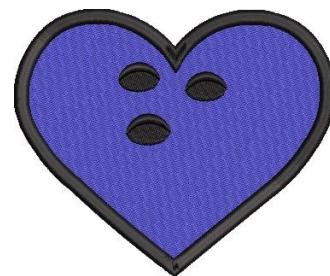

Name: Bowling Heart Machine Embroidery Design

SKU: GSD01-SPG1812

Brand: Grand Slam Designs

Unique Colors: 13 (2 color Stops)

Unique Colors

	Color Name (Color Code)	Manufacturer - Type
	Super White (1001) [No Color Selected]	madeira - rayon
	Dusty Lilac (1263) [No Color Selected]	madeira - rayon
	Crocus (286)	Exquisite - Polyester 1000m

Complete Color Sequence

#		Color Name (Color Code)	Manufacturer - Type
1		Super White (1001) [No Color Selected]	madeira - rayon
2		Super White (1001) [No Color Selected]	madeira - rayon
3		Crocus (286)	Exquisite - Polyester 1000m