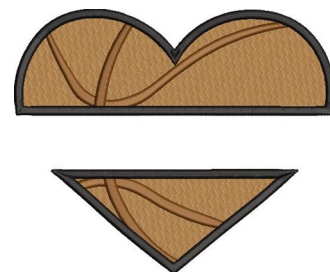

Name: Basketball Heart Name Drop Machine
Embroidery Design

SKU: GSD01-SPG1788

Brand: Grand Slam Designs

Unique Colors: 13 (3 color Stops)

Unique Colors

	Color Name (Color Code)	Manufacturer - Type
	Super White (1001) [No Color Selected]	madeira - rayon
	Dusty Lilac (1263) [No Color Selected]	madeira - rayon
	Crocus (286)	Exquisite - Polyester 1000m

Complete Color Sequence

#		Color Name (Color Code)	Manufacturer - Type
1		Super White (1001) [No Color Selected]	madeira - rayon
2		Super White (1001) [No Color Selected]	madeira - rayon
3		Crocus (286)	Exquisite - Polyester 1000m