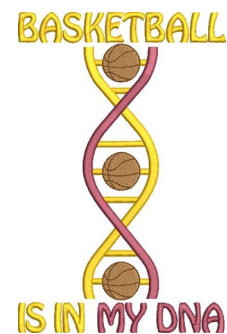

**Name:** Basketball DNA Machine Embroidery Design

**SKU:** GSD01-SPG1774

**Brand:** Grand Slam Designs

**Unique Colors:** 13 (5 color Stops)