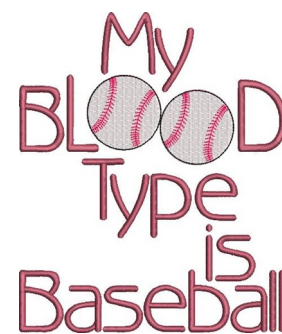

Name: Baseball Blood Type Machine Embroidery Design

SKU: GSD01-SPG1752

Brand: Grand Slam Designs

Unique Colors: 13 (4 color Stops)

Unique Colors

	Color Name (Color Code)	Manufacturer - Type
	Super White (1001) [No Color Selected]	madeira - rayon
	Dusty Lilac (1263) [No Color Selected]	madeira - rayon
	Crocus (286)	Exquisite - Polyester 1000m