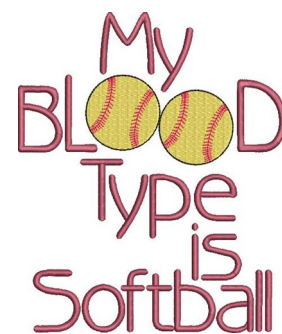

**Name:** Softball Blood Type Machine Embroidery Design

**SKU:** GSD01-SPG1724

**Brand:** Grand Slam Designs

**Unique Colors:** 13 (4 color Stops)