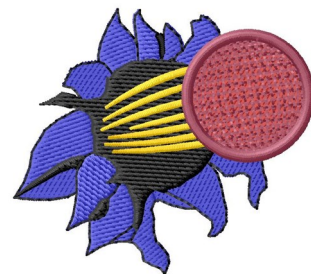

**Name:** Break Through Kickball Machine  
Embroidery Design

**SKU:** GSD01-SPG1647

**Brand:** Grand Slam Designs

**Unique Colors:** 13 (5 color Stops)

## Unique Colors

	<b>Color Name (Color Code)</b>	<b>Manufacturer - Type</b>
	Super White (1001) [No Color Selected]	madeira - rayon
	Dusty Lilac (1263) [No Color Selected]	madeira - rayon
	Crocus (286)	Exquisite - Polyester 1000m

# Complete Color Sequence

#		Color Name (Color Code)	Manufacturer - Type
1		Super White (1001) [No Color Selected]	madeira - rayon
2		Super White (1001) [No Color Selected]	madeira - rayon
3		Crocus (286)	Exquisite - Polyester 1000m