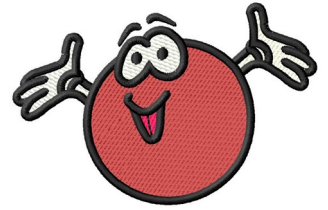

Name: Kickball Guy

SKU: GSD01-SPG1623

Brand: Grand Slam Designs

Unique Colors: 13 (4 color Stops)

Unique Colors

	Color Name (Color Code)	Manufacturer - Type
	Super White (1001) [No Color Selected]	madeira - rayon
	Dusty Lilac (1263) [No Color Selected]	madeira - rayon
	Crocus (286)	Exquisite - Polyester 1000m