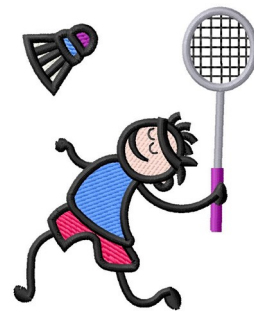

Name: Stick Player Machine Embroidery Design

SKU: GSD01-SPG1577

Brand: Grand Slam Designs

Unique Colors: 13 (7 color Stops)

Unique Colors

	Color Name (Color Code)	Manufacturer - Type
	Super White (1001) [No Color Selected]	madeira - rayon
	Dusty Lilac (1263) [No Color Selected]	madeira - rayon
	Crocus (286)	Exquisite - Polyester 1000m

Complete Color Sequence

#		Color Name (Color Code)	Manufacturer - Type
1		Super White (1001) [No Color Selected]	madeira - rayon
2		Super White (1001) [No Color Selected]	madeira - rayon
3		Crocus (286)	Exquisite - Polyester 1000m