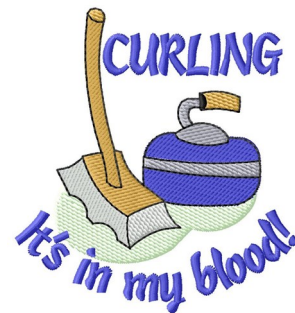

Name: Curling In Blood Machine Embroidery Design

SKU: GSD01-SPG1533T3

Brand: Grand Slam Designs

Unique Colors: 13 (6 color Stops)

Unique Colors

	Color Name (Color Code)	Manufacturer - Type
	Super White (1001) [No Color Selected]	madeira - rayon
	Dusty Lilac (1263) [No Color Selected]	madeira - rayon
	Crocus (286)	Exquisite - Polyester 1000m