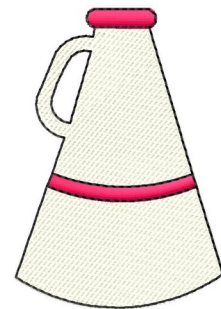

Name: Megaphone Machine Embroidery Design

SKU: GSD01-SPG1521

Brand: Grand Slam Designs

Unique Colors: 13 (3 color Stops)

Unique Colors

	Color Name (Color Code)	Manufacturer - Type
	Super White (1001) [No Color Selected]	madeira - rayon
	Dusty Lilac (1263) [No Color Selected]	madeira - rayon
	Crocus (286)	Exquisite - Polyester 1000m

Complete Color Sequence

#		Color Name (Color Code)	Manufacturer - Type
1		Super White (1001) [No Color Selected]	madeira - rayon
2		Super White (1001) [No Color Selected]	madeira - rayon
3		Crocus (286)	Exquisite - Polyester 1000m