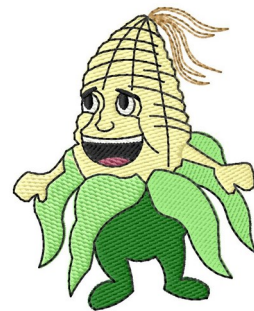

Name: Cornhle Corncob Machine Embroidery Design

SKU: GSD01-SPG1489

Brand: Grand Slam Designs

Unique Colors: 13 (8 color Stops)

Unique Colors

	Color Name (Color Code)	Manufacturer - Type
	Super White (1001) [No Color Selected]	madeira - rayon
	Dusty Lilac (1263) [No Color Selected]	madeira - rayon
	Crocus (286)	Exquisite - Polyester 1000m

Complete Color Sequence

#		Color Name (Color Code)	Manufacturer - Type
1		Super White (1001) [No Color Selected]	madeira - rayon
2		Super White (1001) [No Color Selected]	madeira - rayon
3		Crocus (286)	Exquisite - Polyester 1000m