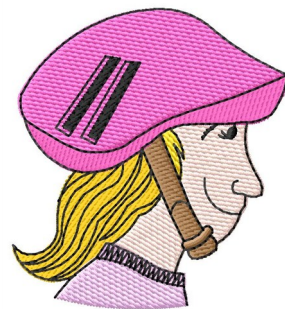

Name: Helmet Girl Machine Embroidery Design

SKU: GSD01-SPG1429

Brand: Grand Slam Designs

Unique Colors: 13 (6 color Stops)

Unique Colors

	Color Name (Color Code)	Manufacturer - Type
	Super White (1001) [No Color Selected]	madeira - rayon
	Dusty Lilac (1263) [No Color Selected]	madeira - rayon
	Crocus (286)	Exquisite - Polyester 1000m