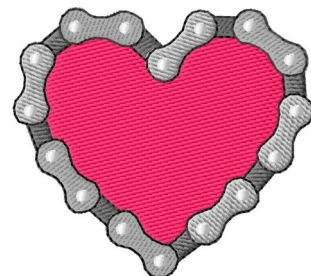

Name: Heart Chain Machine Embroidery Design

SKU: GSD01-SPG1423

Brand: Grand Slam Designs

Unique Colors: 13 (5 color Stops)

Unique Colors

	Color Name (Color Code)	Manufacturer - Type
	Super White (1001) [No Color Selected]	madeira - rayon
	Dusty Lilac (1263) [No Color Selected]	madeira - rayon
	Crocus (286)	Exquisite - Polyester 1000m

Complete Color Sequence

#		Color Name (Color Code)	Manufacturer - Type
1		Super White (1001) [No Color Selected]	madeira - rayon
2		Super White (1001) [No Color Selected]	madeira - rayon
3		Crocus (286)	Exquisite - Polyester 1000m