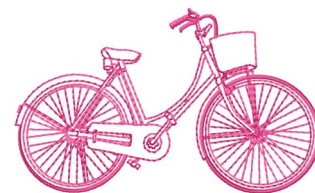

**Name:** Roadster Outline Machine Embroidery Design

**SKU:** GSD01-SPG1399

**Brand:** Grand Slam Designs

**Unique Colors:** 13 (1 color Stops)