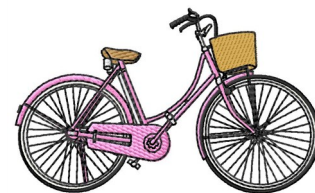

**Name:** Roadster Machine Embroidery Design

**SKU:** GSD01-SPG1397

**Brand:** Grand Slam Designs

**Unique Colors:** 13 (7 color Stops)