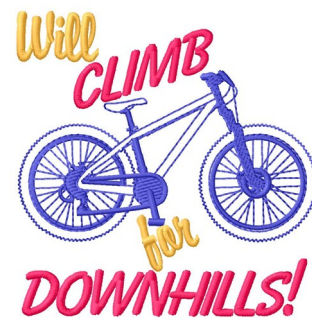

**Name:** Climb Downhills Machine Embroidery Design

**SKU:** GSD01-SPG1391T3

**Brand:** Grand Slam Designs

**Unique Colors:** 13 (3 color Stops)