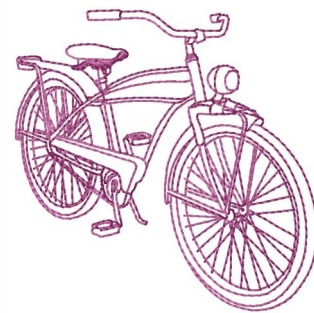

Name: Bicycle Outline Machine Embroidery Design

SKU: GSD01-SPG1381

Brand: Grand Slam Designs

Unique Colors: 13 (1 color Stops)

Unique Colors

	Color Name (Color Code)	Manufacturer - Type
	Super White (1001) [No Color Selected]	madeira - rayon
	Dusty Lilac (1263) [No Color Selected]	madeira - rayon
	Crocus (286)	Exquisite - Polyester 1000m